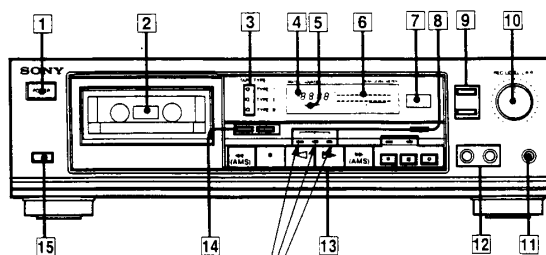

SONY

Hi-Fi Products
Service Bulletin

Model: TC-RX420

No. 220

Subject: Part Number for PLAY Indicator Led Lenses Not Listed In Service Manual.

Date: October 31, 1991

Symptom:
(**)

The play indicator led lenses located above the play buttons on the front panel are not referenced in the Service Manual.

Solution: The part number for the PLAY indicator led lens is as follows:

DESCRIPTION	PART NUMBER
LENS, PLAY INDICATOR	3-340-195-02

LENS, PLAY INDICATOR

CSA-13 Tape Deck

Reference: FPR M2175

PRINTED IN U.S.A.
CSA-131091-3